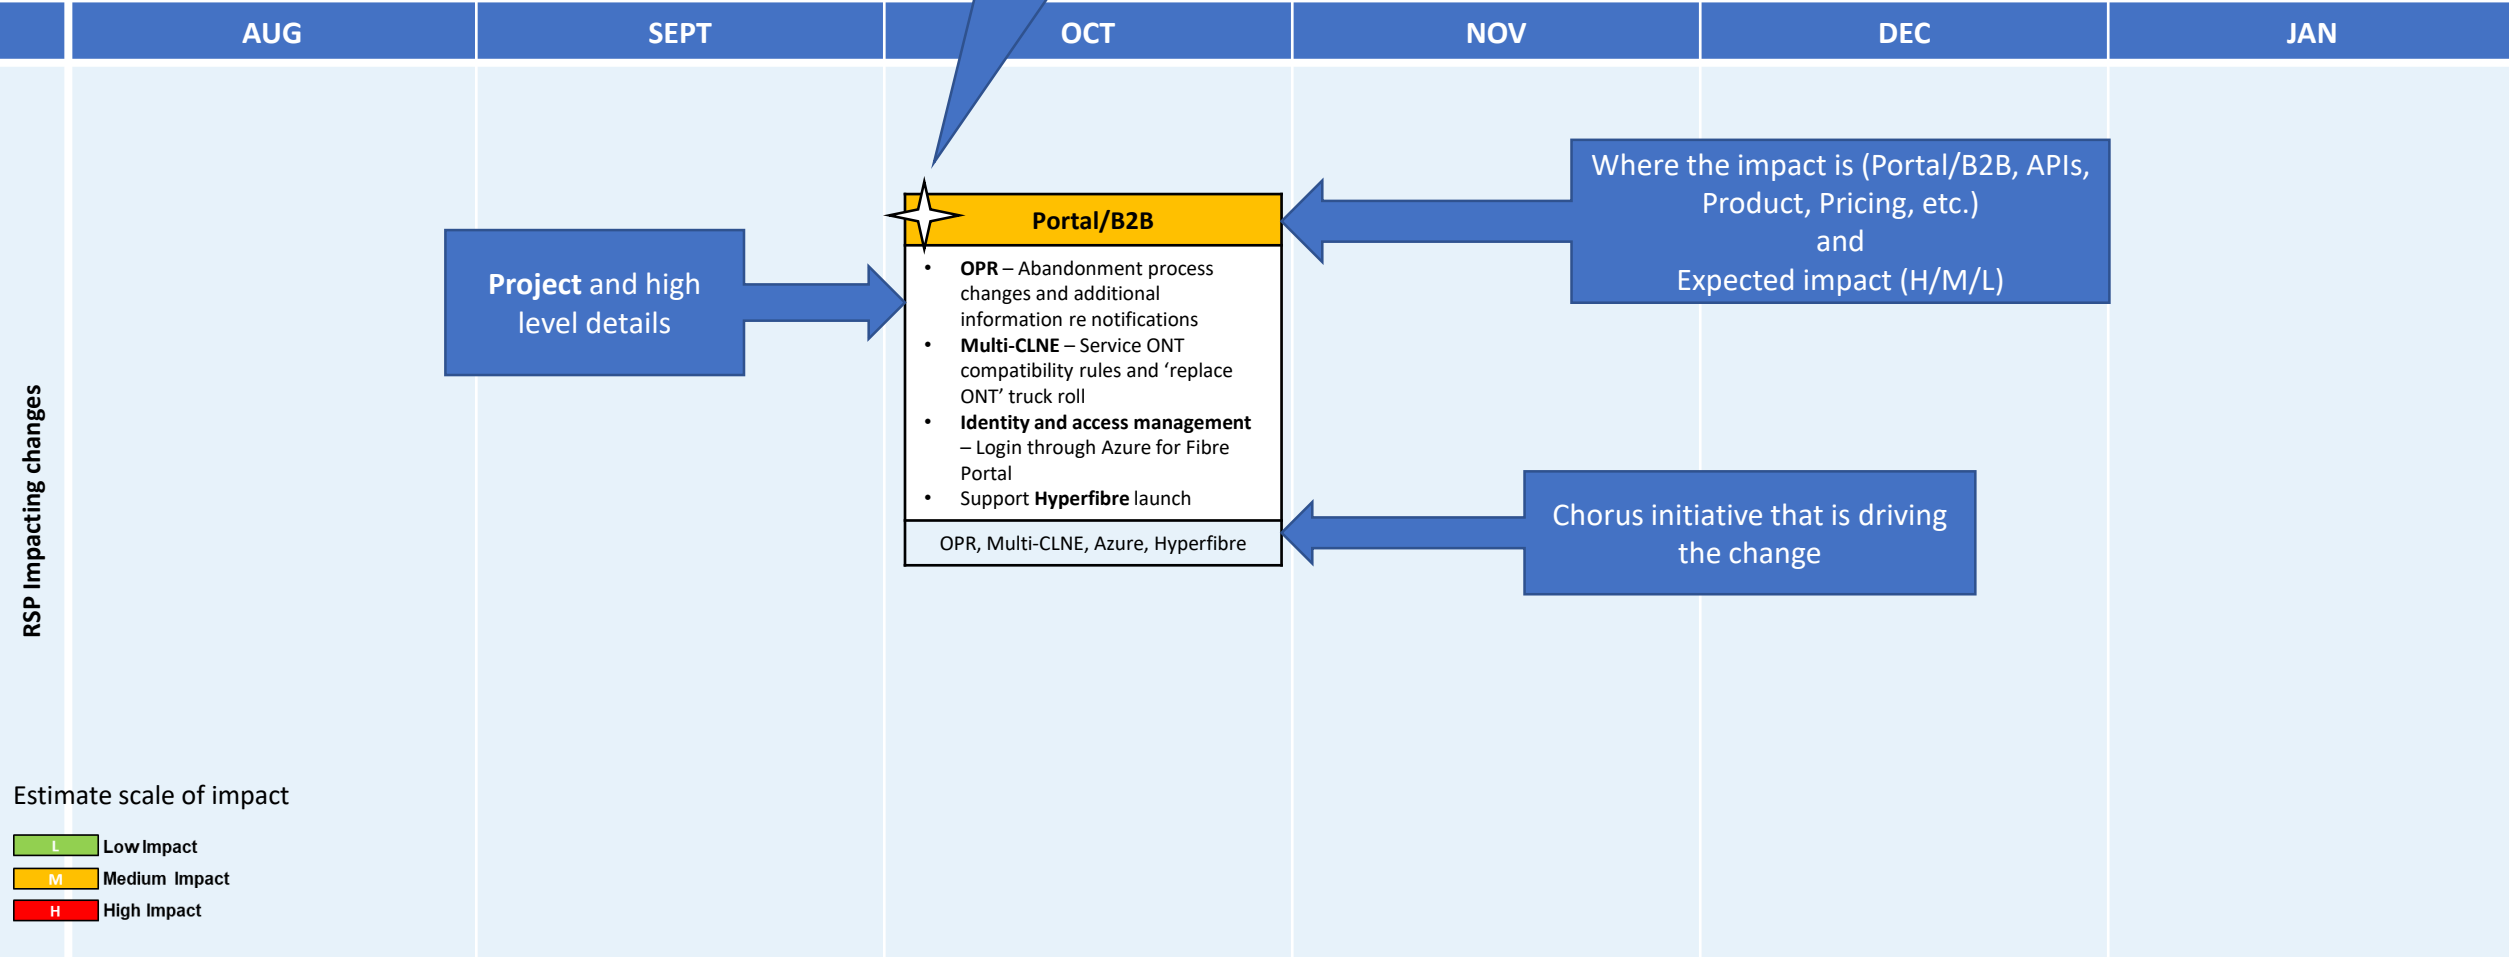

Chorus Roadmap of activity for RSP's

The goal of this pack is to help our customers plan ahead in particular with resourcing for changes Chorus is planning to implement. Please note that timings are subject to change.

The list does not include any marketing promotional activity or offers

Key/Reference/ How to read this roadmap

System changes will be indicated by a ✨

Where the impact is (Portal/B2B, APIs, Product, Pricing, etc.) and Expected impact (H/M/L)