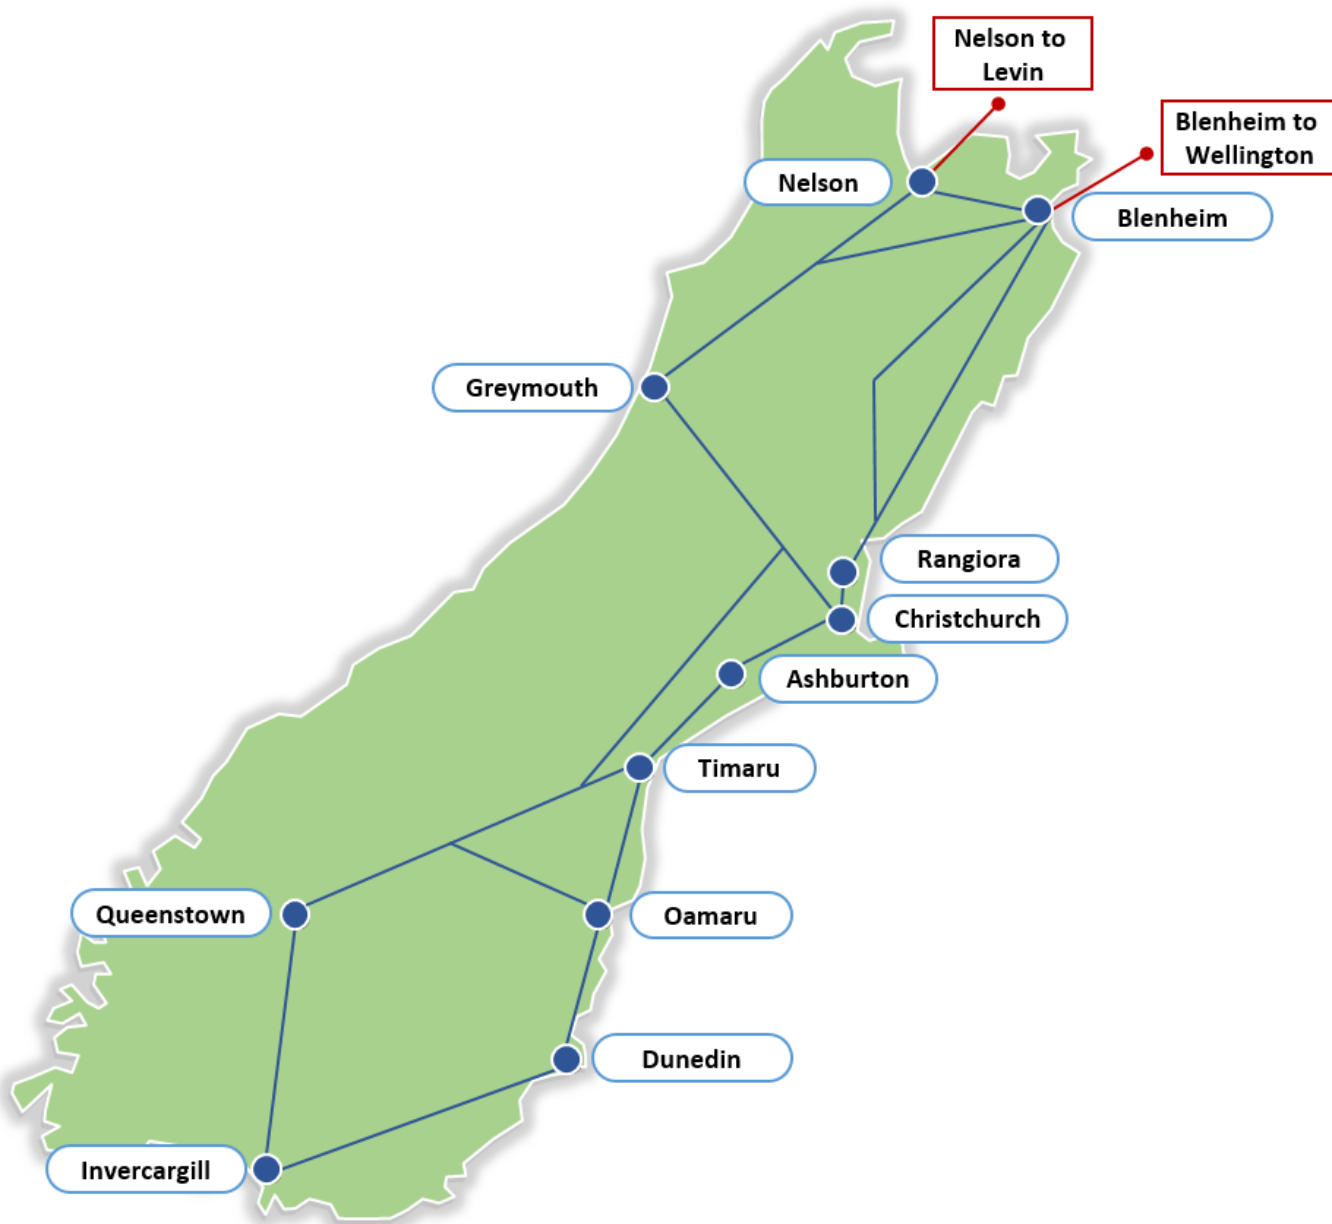

All routes subject to availability

Indicative map displaying Chorus Regional Transport coverage

## South Island

Candidate Area	Exchange	Code
<b>Ashburton</b>	Ashburton	AR
<b>Blenheim</b>	Blenheim	BM
<b>Christchurch</b>	Avonhead	AVO
	Christchurch	CH
	Linwood	LIN
	Riccarton	RIC
<b>Dunedin</b>	Dunedin	DN
	Nth East Valley	NVY
	South Dunedin	SOD
<b>Greymouth</b>	Greymouth	GM
<b>Invercargill</b>	Invercargill	IN
	Waikiwi	WKW
<b>Nelson</b>	Nelson	NN
	Stoke	STK
<b>Oamaru</b>	Oamaru	OU
<b>Queenstown</b>	Queenstown	QST
<b>Rangiora</b>	Rangiora	RR
<b>Timaru</b>	Timaru	TU
	Washdyke	WAY

All routes subject to availability

## Cook Strait

Route
<b>Levin to Nelson</b>
<b>Wellington to Blenheim*</b>

\* Diversity available on this route

Indicative map displaying Chorus Regional Transport coverage